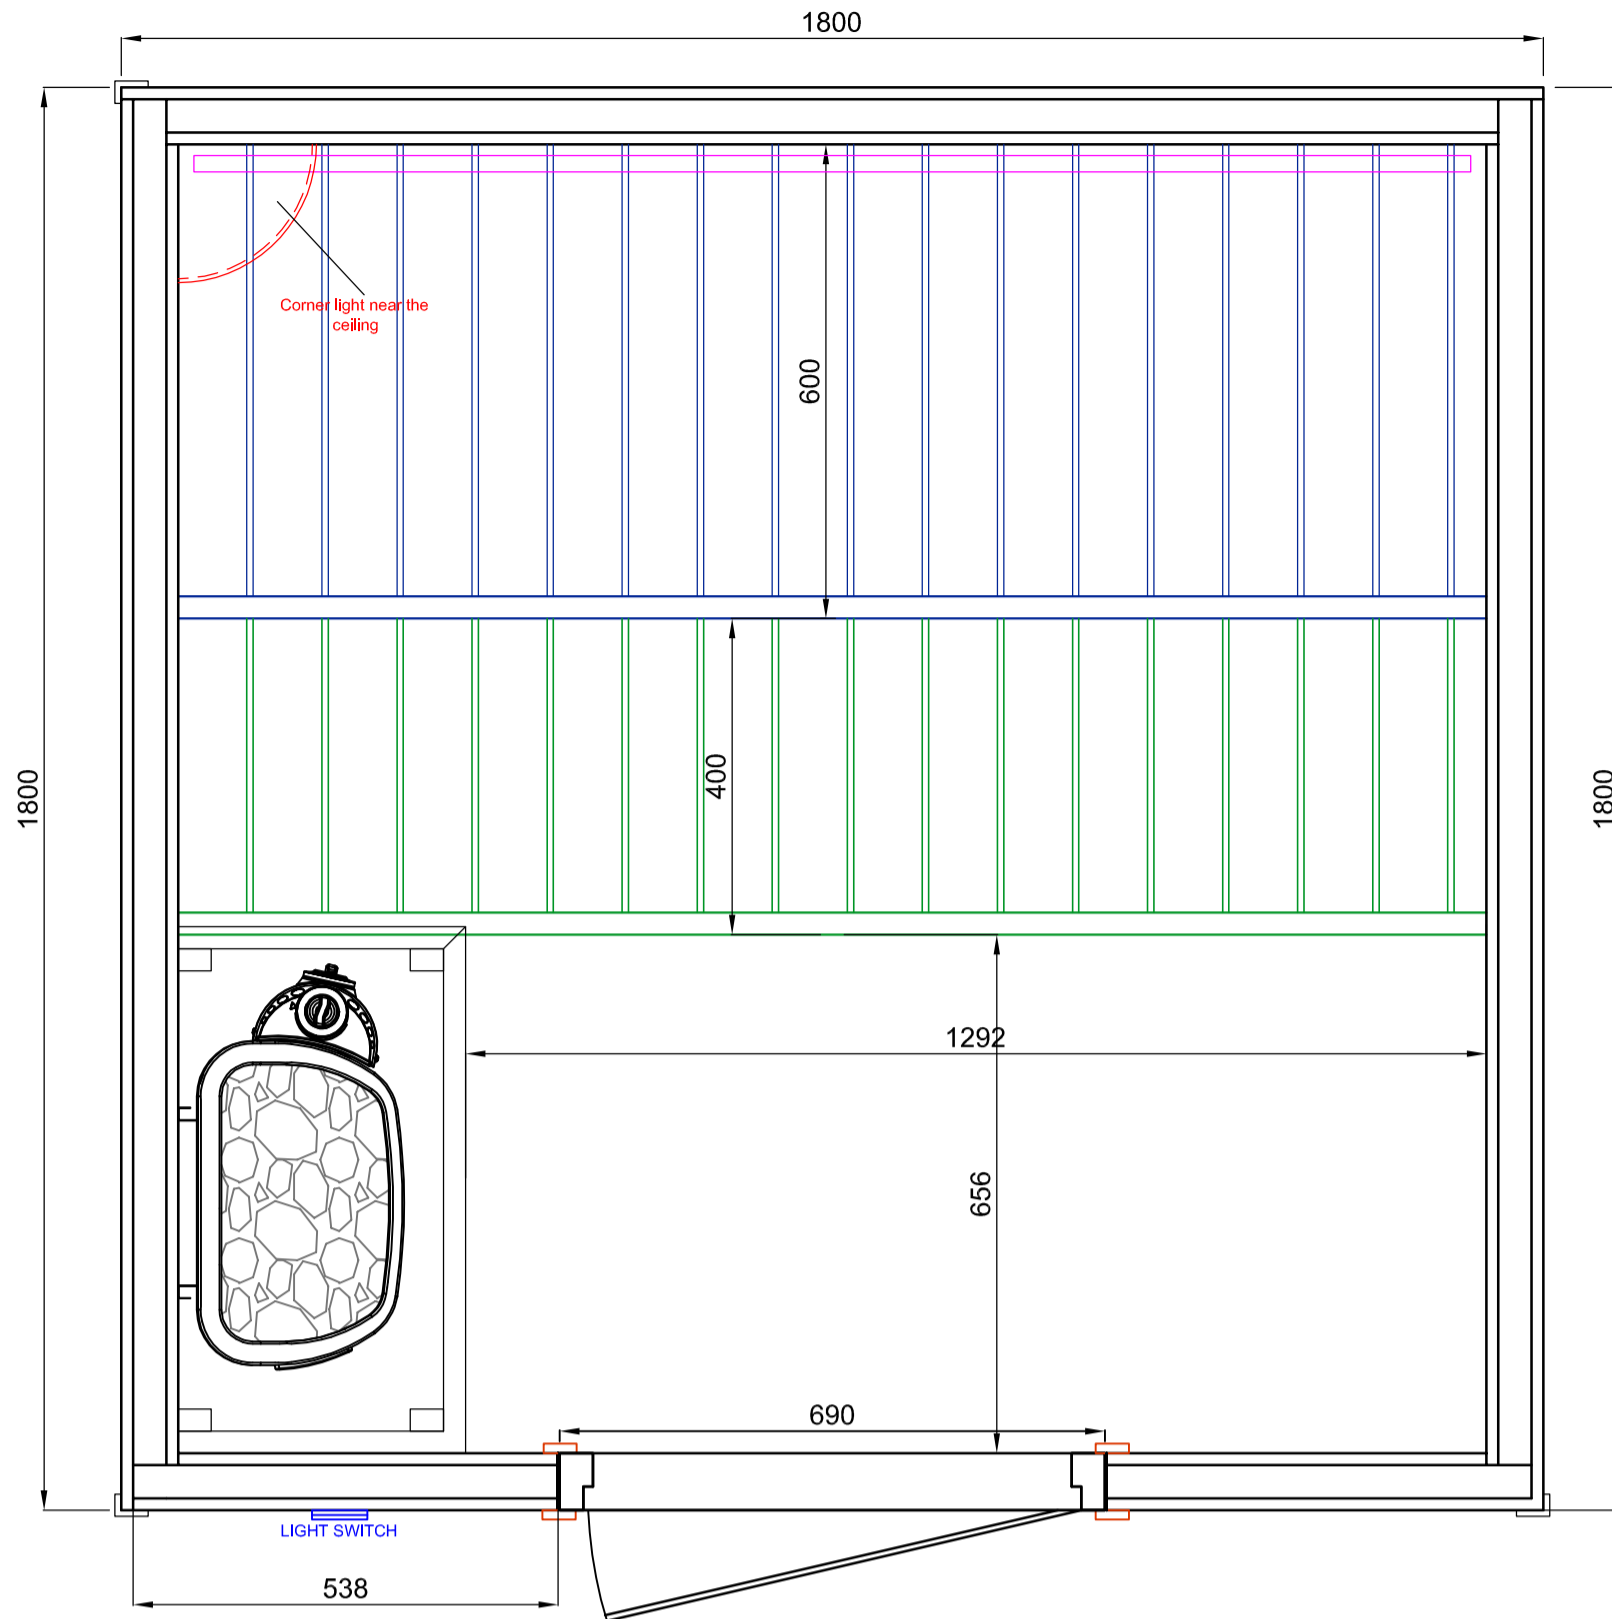

180x180h TRADITIONAL SAUNACABIN
View from the top

OUTSIDE HEIGHT: 2000 mm

Wall panelling STP 15×90 Brushed Spruce (Horizontal)

Bench material SHP 21×90 Aspen, short board, rounded bench edge

Full glass sauna door 7×19, tempered 8 mm clear glass, Classic handle Abloy hinges

Wooden base frame

Sauna includes upper and lower bench, heater guard, sauna lamp with shade, light switch, upper frame, back grid (2 boards), bench skirt between upper and lower bench, floor grid in stepping area